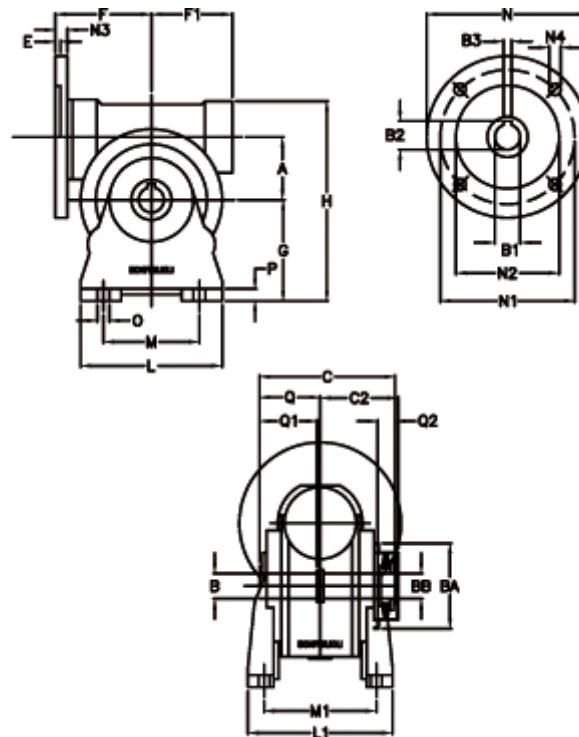

Article number: 390204410022316

Description: Worm Gear with Torque Limiter  
VF 44-L1-A-100-P63B14

## Measures

a = 44.60	C2 = 48	L1 = 98.0	O = 8.5
B = 18	Description = VF 44A-xx-63B14	m = 52	P = 10
B1 E7 = 11	E = 2.0	M1 = 81.0	Q = 32.0
B2 = 12.8	F = 65	N = 90	Q1 = 32
B3 H9 = 4	F1 = 54	N1 = 75	Q2 = 12
BA = 40	g = 72	N2 = 60	
BB H7 = 11	H = 143	N3 = 8.0	
C = 79	L = 90	N4 = 5,5	